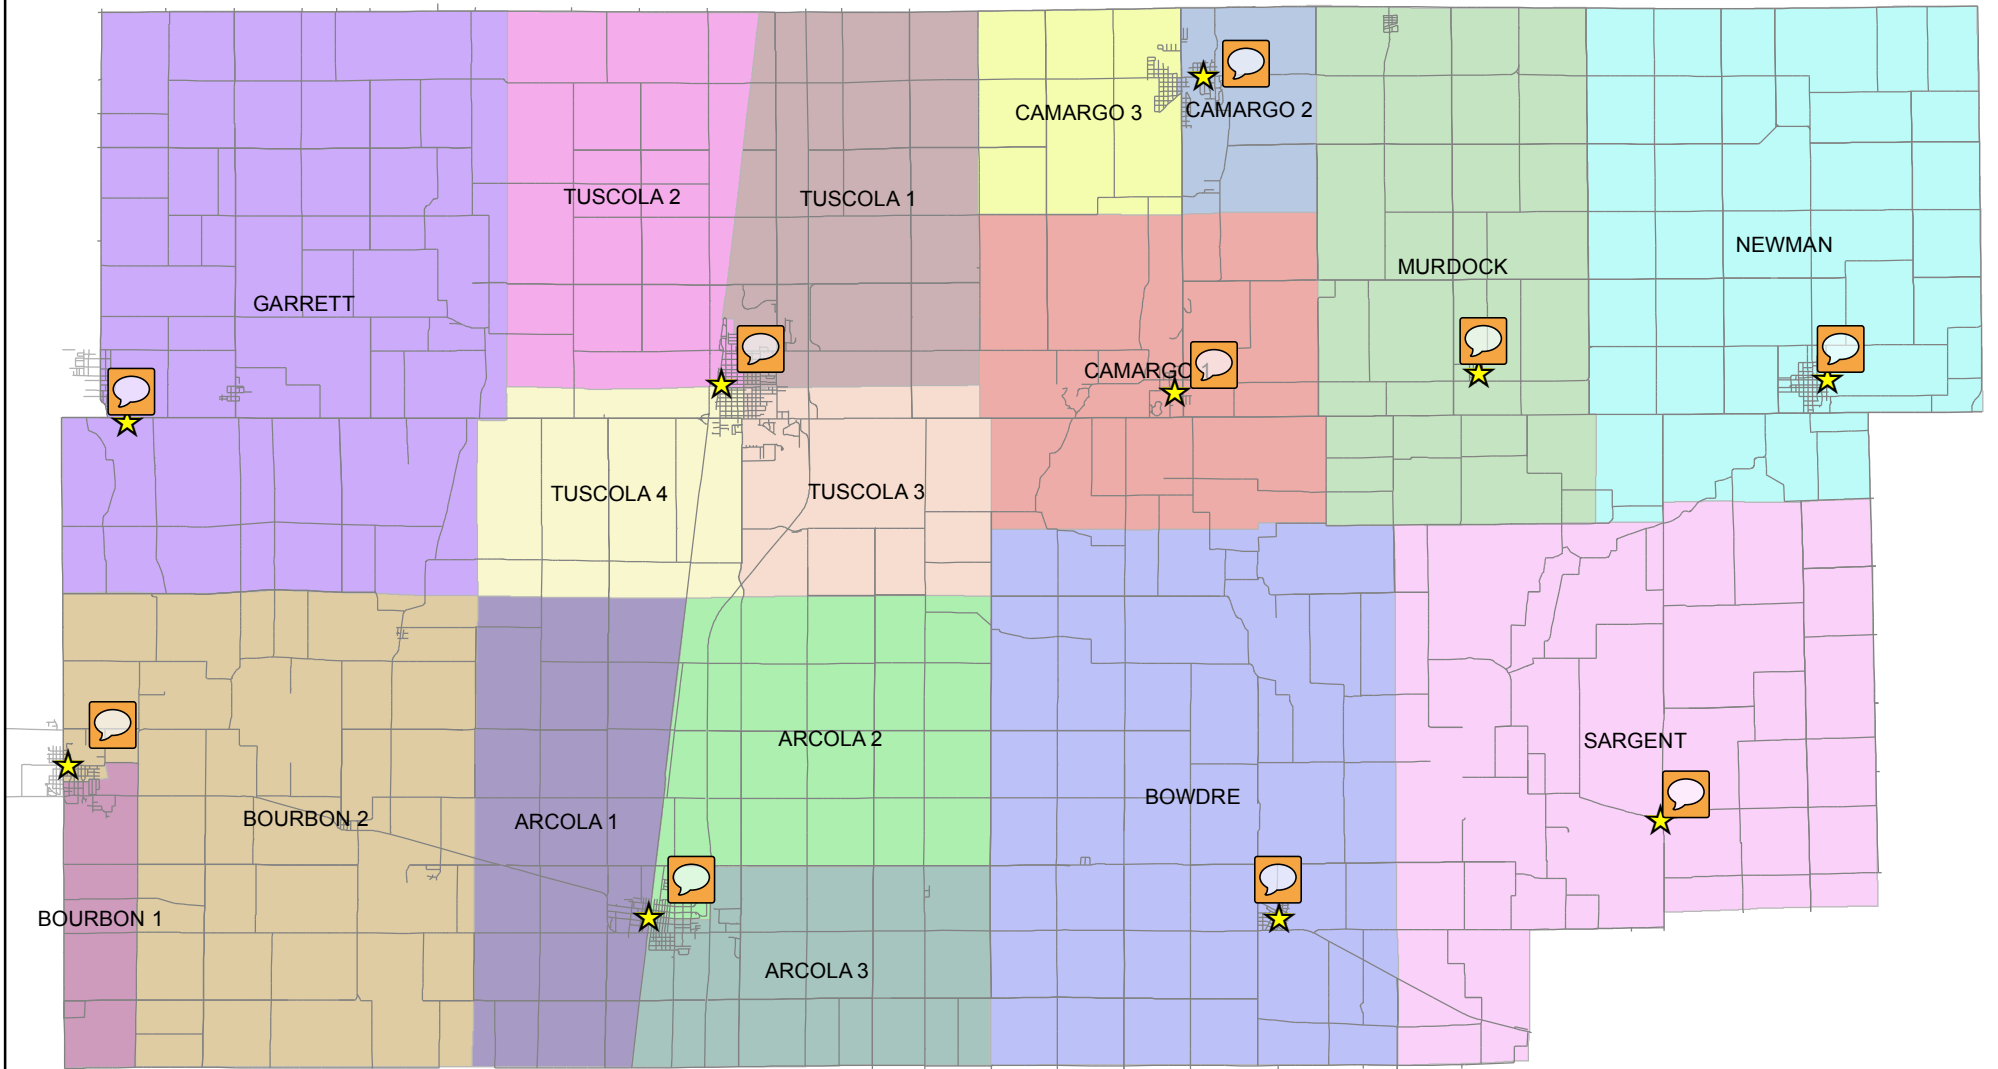

Douglas County, IL

-  Voting Districts
-  Polling Places

Douglas County, IL
Voting Districts Map
July 8, 2015

Douglas County, IL
Highway Department
GIS Division

Projection: Transverse Mercator
State Plane Illinois East
NAD 1983